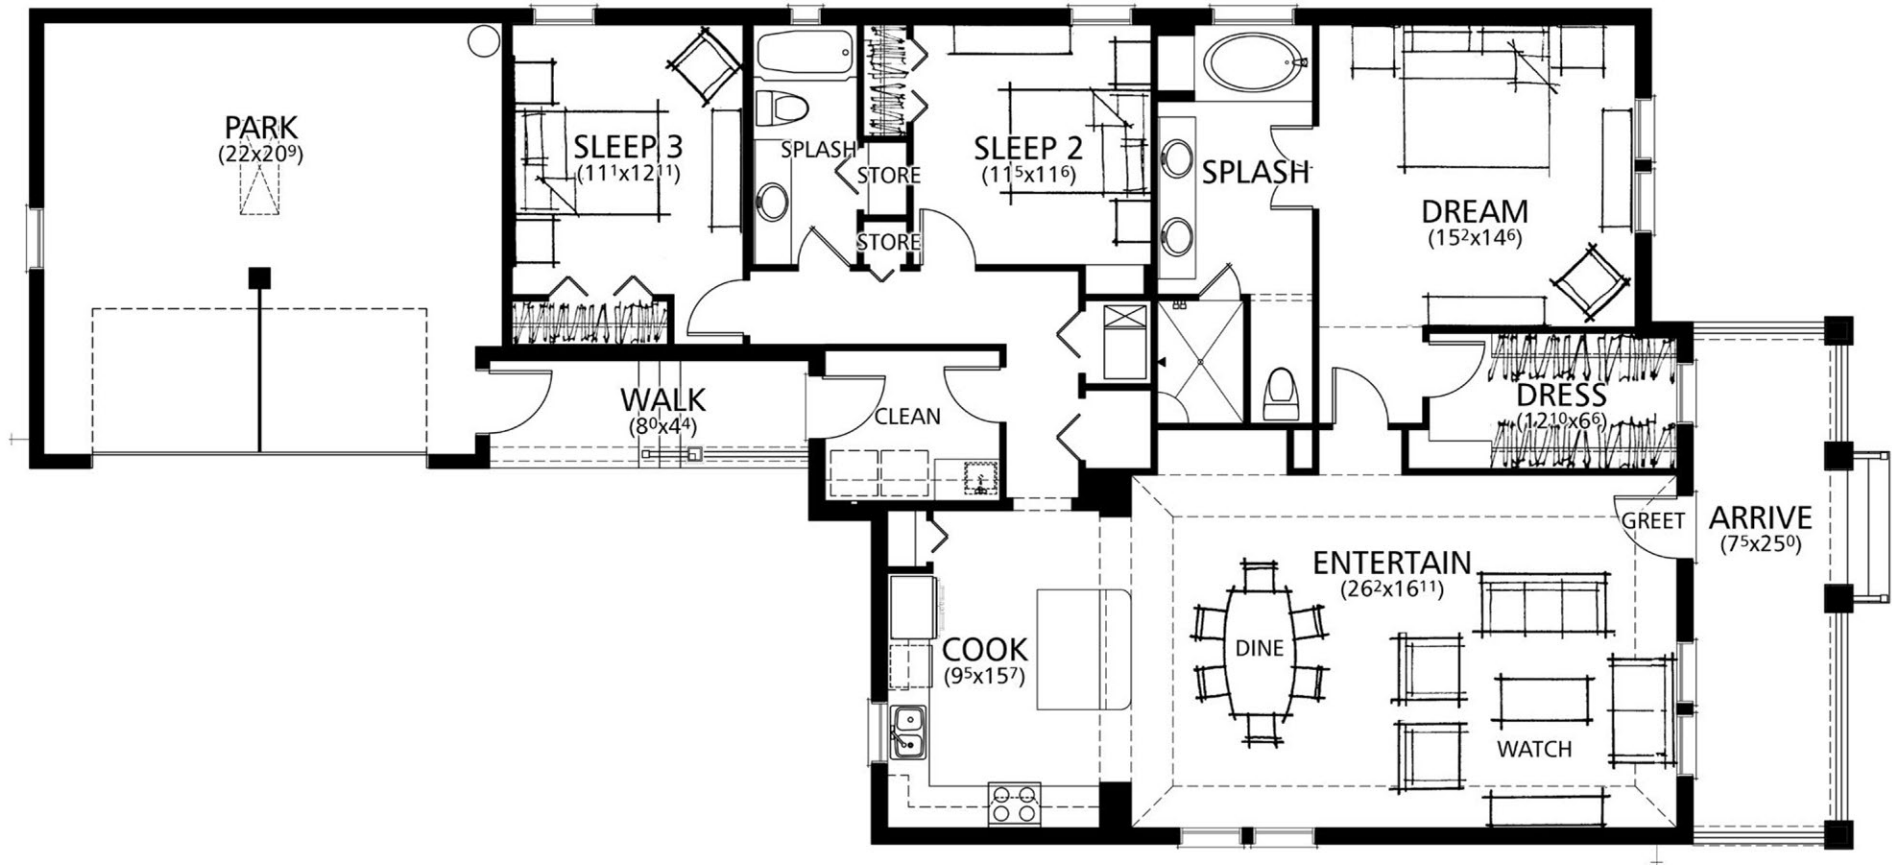

## theTORTUGA

1,864 LIVING AND 2,623 TOTAL SQ.FT.

Please contact us to verify current information. Because we are continually improving our product, we reserve the right to change, revise and/or substitute product features, specifications, designs, dimensions and architectural details. They may differ from completed improvements and change without notice. Illustrations are artists' depictions only and not a part of the contract. Copyright 2010 Generation Homes and Canin Associates, All Rights Reserved.