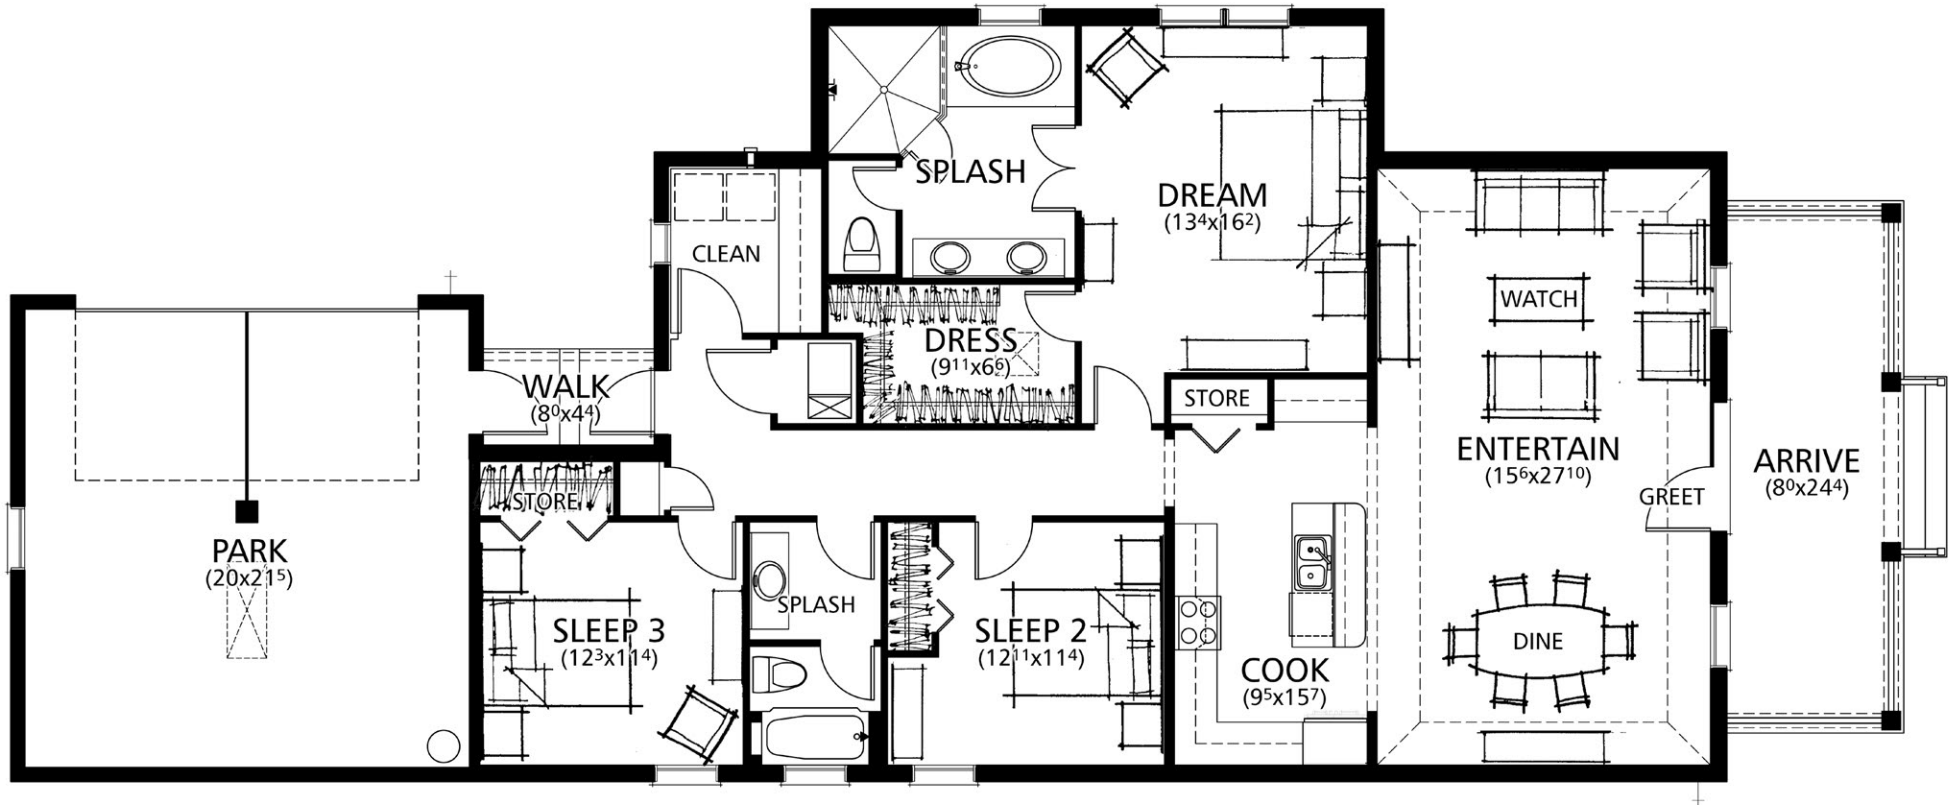

the**TOBAGO**

 **Generation Homes**

Call Today: **904-955-GROW** (4769)
generationhomesusa.com

the TOBAGO

1,842 LIVING AND 2,690 TOTAL SQ.FT.

Please contact us to verify current information. Because we are continually improving our product, we reserve the right to change, revise and/or substitute product features, specifications, designs, dimensions and architectural details. They may differ from completed improvements and change without notice. Illustrations are artists' depictions only and not a part of the contract. Copyright 2010 Generation Homes and Canin Associates, All Rights Reserved.

CBC1258010