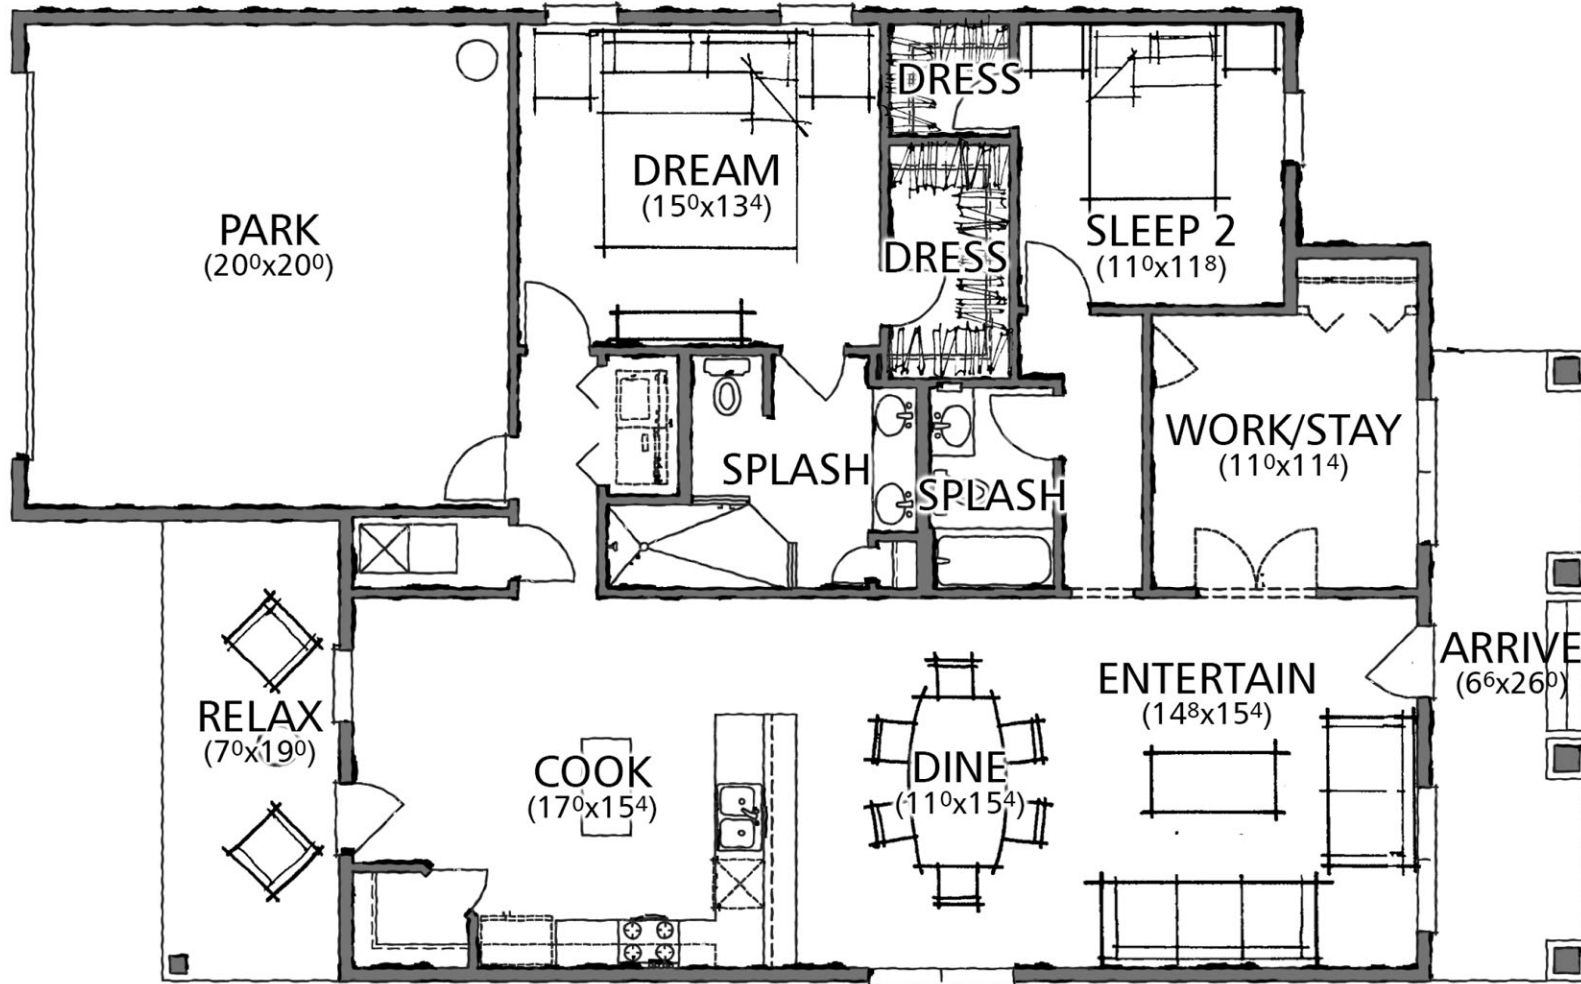

the BRADENTON

Call Today: **904-955-GROW** (4769)
generationhomesusa.com

the BRADENTON

1,603 LIVING AND 2,317 TOTAL SQ.FT.

Please contact us to verify current information. Because we are continually improving our product, we reserve the right to change, revise and/or substitute product features, specifications, designs, dimensions and architectural details. They may differ from completed improvements and change without notice. Illustrations are artists' depictions only and not a part of the contract. Copyright 2010 Generation Homes and Canin Associates, All Rights Reserved.